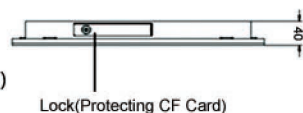

▶ Front:

▶ Back:

▶ Side:

Unit:mm

▶ Applications:

▶ Other Modes:

▶ Package Contents:

Before using the TFT-LCD AD Display, make sure all the accessories contained in the package are available. The player comes with the following items:

1. Remote Controller x 1 (for LCD OSD)
2. AC Power Cable x 1
3. User' s Manual x 1
4. Key x 1
5. Wall-Mount x 1
6. Remote Controller x 1 (for card reader setting)

▶ Carton Details:

Carton Size: 676 x 149 x 534 (mm)
Net Weight: 8kg/1pcs
Gross Weight: 11kg/1pcs
Quantity: 1

▶ FCL:

Pallet Size: 900 x 1100 x 150 (mm)
20FCL: 336pcs
40FCL: 672pcs
40FCL(H): 896pcs