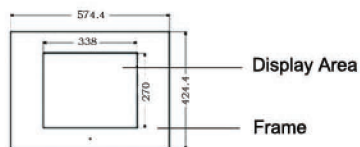

▶ Front:

▶ Back:

▶ Side:

Unit:mm

▶ Applications:

▶ Other Modes:

▶ Package Contents:

Before using the TFT-LCD AD Display, make sure all the accessories contained in the package are available. The player comes with the following items:

1. Remote Controller x 1 (for LCD OSD)
2. AC Power Cable x 1
3. User' s Manual x 1
4. Key x 1
5. Wall-Mount x 1
6. Remote Controller x 1 (for card reader setting)

▶ Carton Details:

Carton Size: 676 x 149 x 534 (mm)
Net Weight: 8kg/1pcs
Gross Weight: 11kg/1pcs
Quantity: 1

▶ FCL:

Pallet Size: 900 x 1100 x 150 (mm)
20FCL: 336pcs
40FCL: 672pcs
40FCL(H): 896pcs