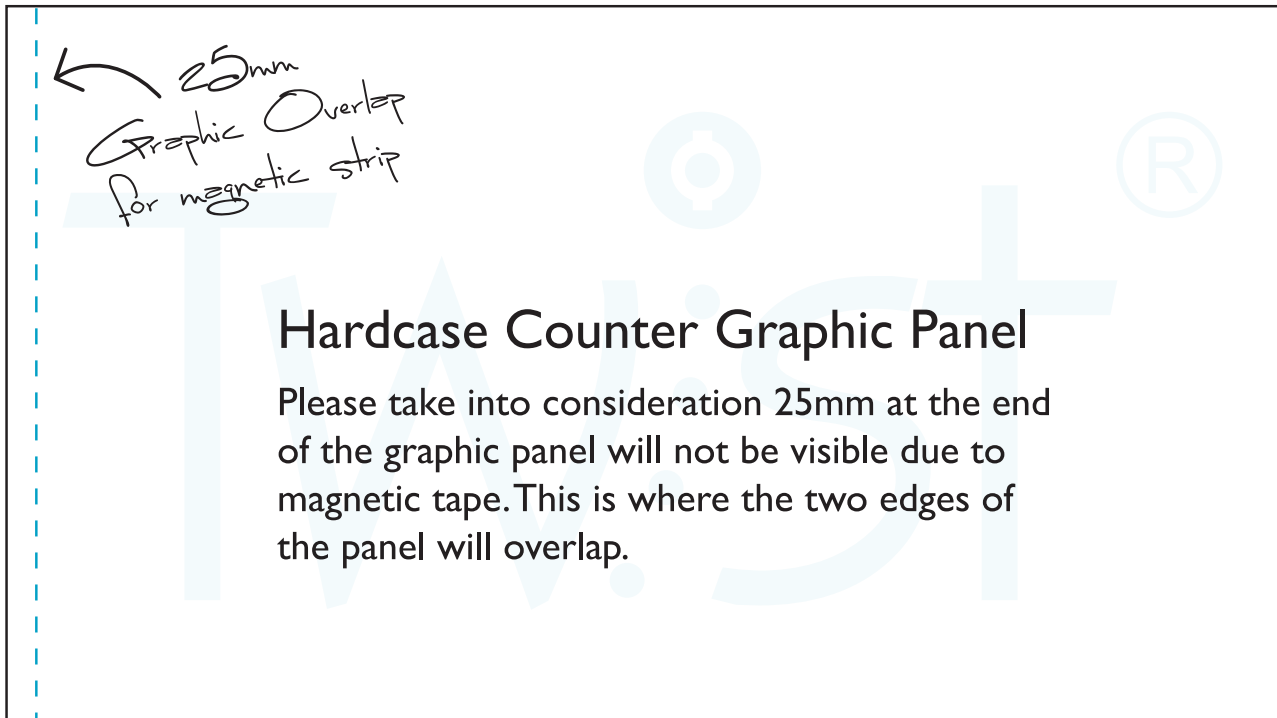

### Hardcase Counter Graphic Panel

Please take into consideration 25mm at the end of the graphic panel will not be visible due to magnetic tape. This is where the two edges of the panel will overlap.

995mm High