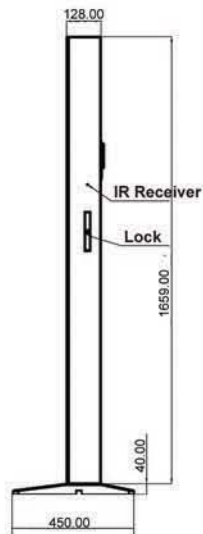

# 46" Digital Poster

L46H1

## ▶ Display Parameters:

|                    |                            |
|--------------------|----------------------------|
| Model              | L46H1                      |
| Display            | 46 inch                    |
| Resolution         | 1920 x 1080                |
| Size(mm)           | 1699(V) x 705(H) x 128(D)  |
| Display area(mm)   | 562.54(V) x 1008.35(H)     |
| Brightness         | 500 cd/m <sup>2</sup> max. |
| Ratio              | 16:9                       |
| Contrast ratio     | 3000:1 typ.                |
| Input voltage      | AC110~240V(50Hz~60Hz)      |
| Working temp       | 0 C° to 50 C°              |
| Media format       | JPEG,MP3                   |
| Memory             | 2GB                        |
| Audio              | 5W,8Ω                      |
| Card type          | CF                         |
| Import file        | USB                        |
| Default start mode | JPEG,MP3                   |
| Net weight         | 90kg/pcs                   |
| Gross weight       | 100kg/pcs                  |

## ▶ Outline

**Front:**

**Right:**

**Back:**

**Bottom:**