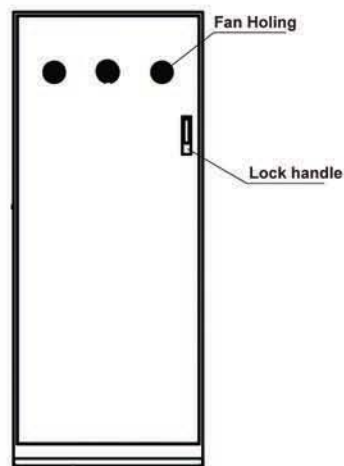

## ▶ Display Parameters:

|                    |                            |
|--------------------|----------------------------|
| Model              | L46H1                      |
| Display            | 46 inch                    |
| Resolution         | 1920 x 1080                |
| Size(mm)           | 1699(V) x 705(H) x 128(D)  |
| Display area(mm)   | 562.54(V) x 1008.35(H)     |
| Brightness         | 500 cd/m <sup>2</sup> max. |
| Ratio              | 16:9                       |
| Contrast ratio     | 3000:1 typ.                |
| Input voltage      | AC110~240V(50Hz~60Hz)      |
| Working temp       | 0 C° to 50 C°              |
| Media format       | JPEG,MP3                   |
| Memory             | 2GB                        |
| Audio              | 5W,8Ω                      |
| Card type          | CF                         |
| Import file        | USB                        |
| Default start mode | JPEG,MP3                   |
| Net weight         | 90kg/pcs                   |
| Gross weight       | 100kg/pcs                  |

## ▶ Outline

**Front:**

**Right:**

**Back:**

**Bottom:**