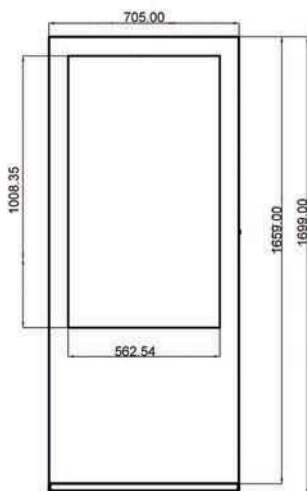

▶ Outline

Front: