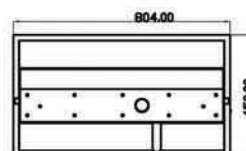

Display Parameters:

Model	L52H1
Display	52 inch
Resolution	1920 x 1080
Size(mm)	1699(V) x 802(H) x 128(D)
Display area(mm)	640(V) x 1144(H)
Brightness	700 cd/m² max.
Ratio	16:9
Contrast ratio	3000:1 typ.
Input voltage	AC110~240V(50Hz~60Hz)
Working temp	0 C° to 50 C°
Media format	JPEG,MP3
Memory	2GB
Audio	5W,8Ω
Card type	CF
Import file	USB
Default start mode	JPEG,MP3
Net weight	95kg/pcs
Gross weight	105kg/pcs

Outline

Back:

Left: