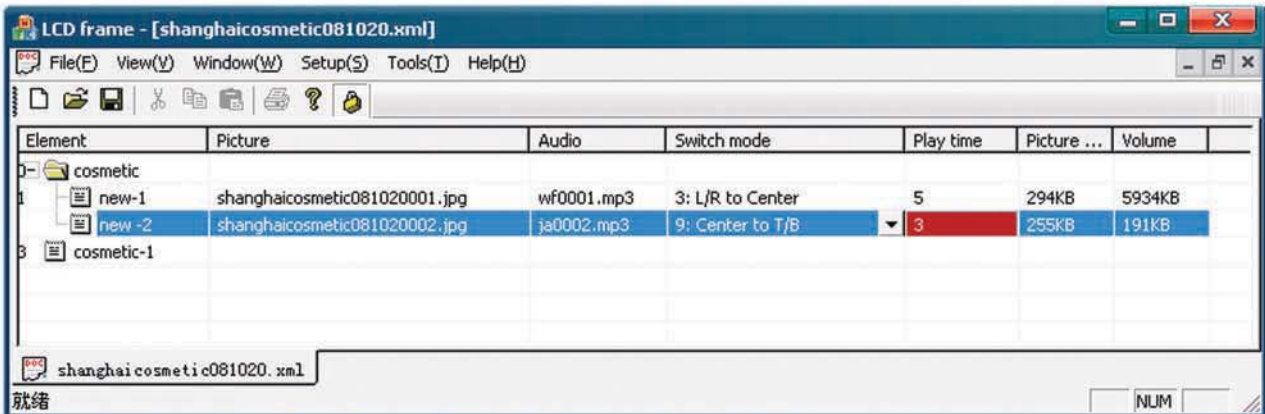

Outline

Front:

Right:

Back:

Left:

Bottom:

▶ Functions

- ▶ Intelligent management of files — Use a software named “Xml” to edit play lists. In a play list, setup a group and add items to it. Set a play time for each file. Change the Switch mode and the Volume of files.