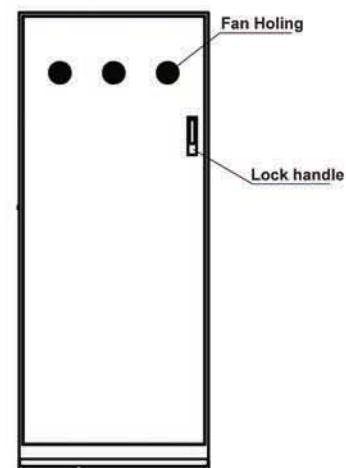

Display Parameters:

Model	L52H1
Display	52 inch
Resolution	1920 x 1080
Size(mm)	1699(V) x 802(H) x 128(D)
Display area(mm)	640(V) x 1144(H)
Brightness	700 cd/m ² max.
Ratio	16:9
Contrast ratio	3000:1 typ.
Input voltage	AC110~240V(50Hz~60Hz)
Working temp	0 C° to 50 C°
Media format	JPEG,MP3
Memory	2GB
Audio	5W,8Ω
Card type	CF
Import file	USB
Default start mode	JPEG,MP3
Net weight	95kg/pcs
Gross weight	105kg/pcs

Outline

Front:

Right:

Back:

Left:

Bottom:

▶ Functions

- ▶ Intelligent management of files — Use a software named “Xml” to edit play lists. In a play list, setup a group and add items to it. Set a play time for each file. Change the Switch mode and the Volume of files.