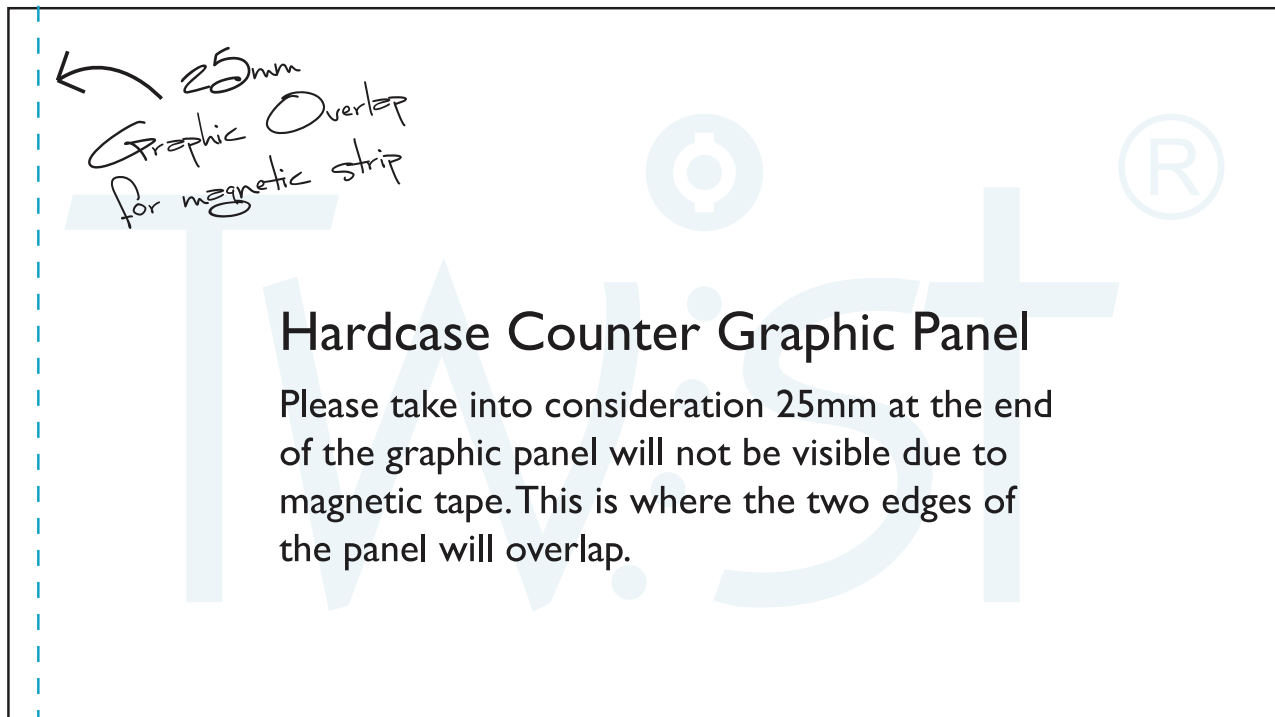

Twist® Double Hardcase Counter Graphic Template

1750mm Wide

25mm

990mm High

Back

Side

Front

Side