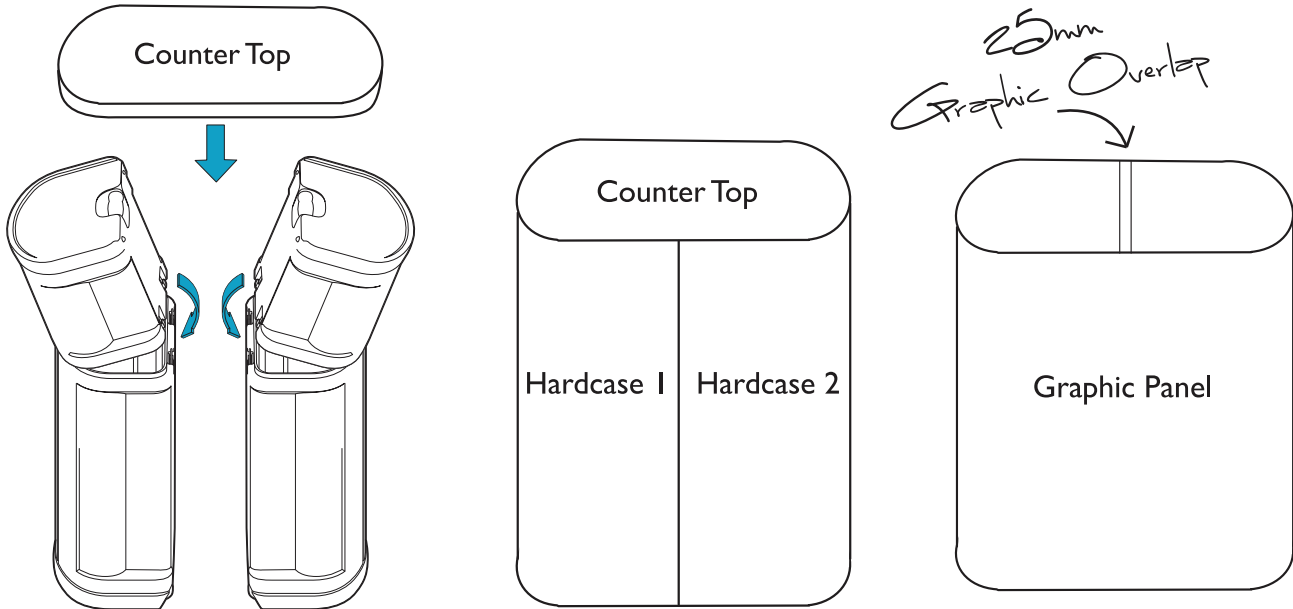

Twist® Double Hardcase Counter Graphic Template

1750mm Wide

25mm

990mm High

Back

Side

Front

Side

Back

620mm